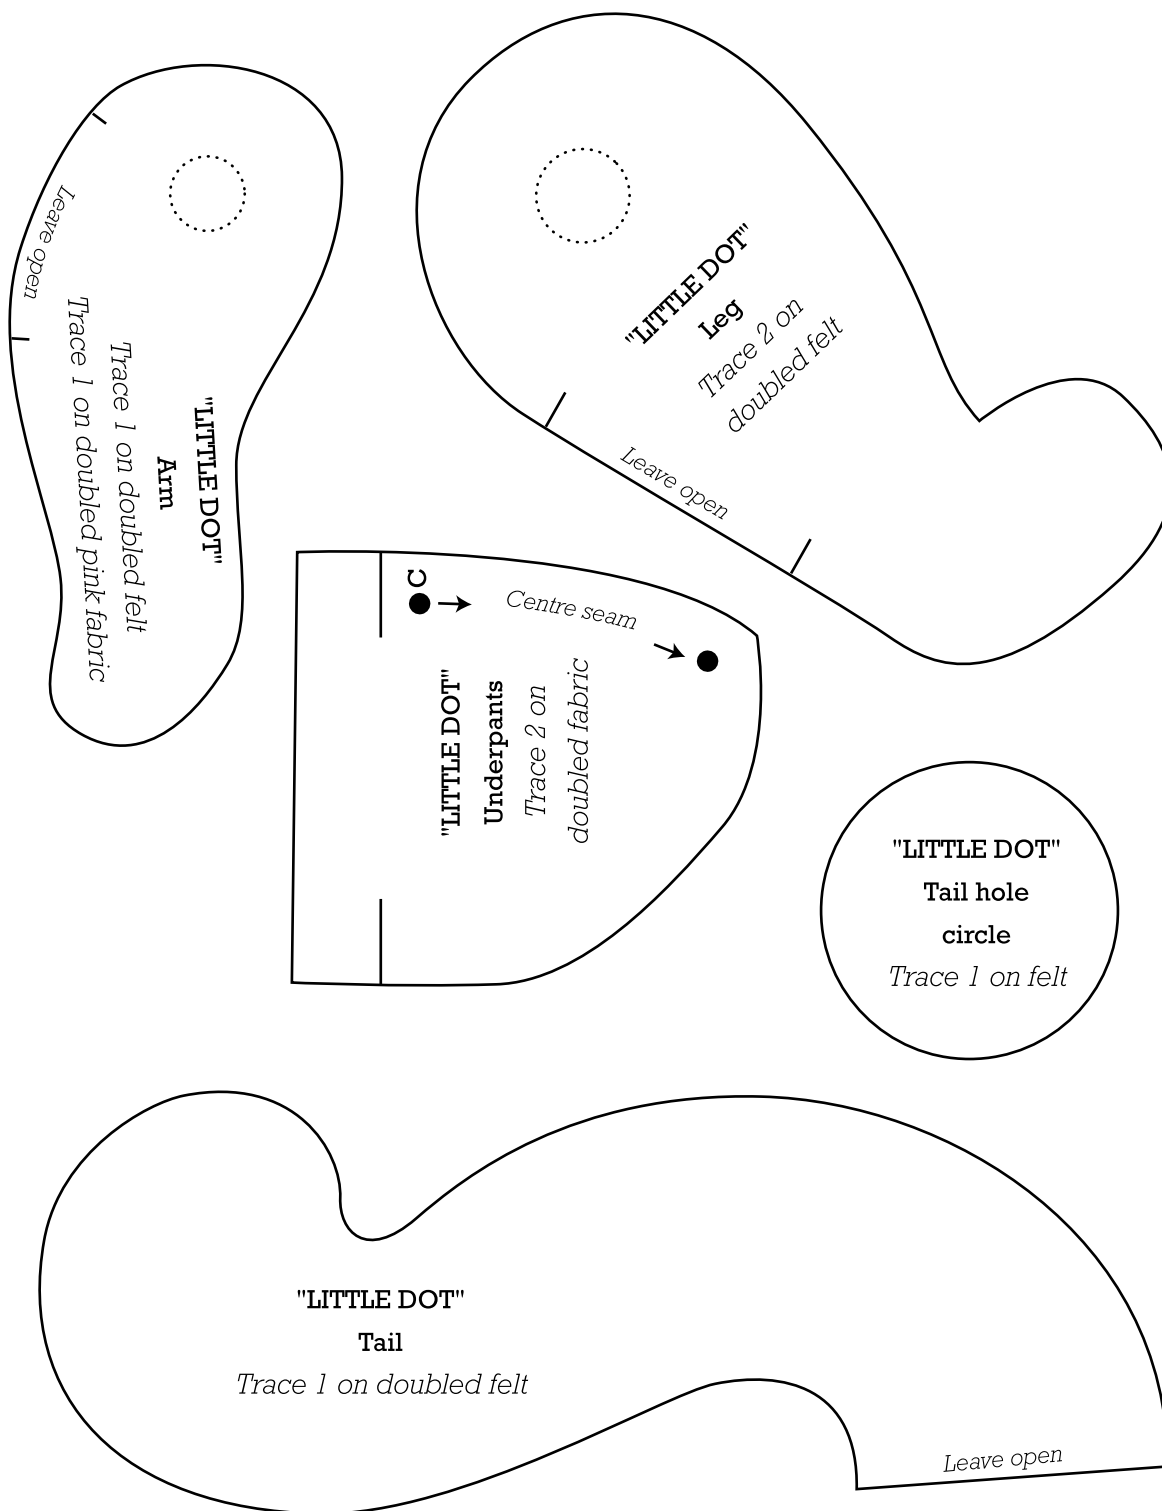

Print your chosen design/templates from the *Homespun* website. Before printing, check the Print dialog box – it is important that in the field next to the words “Page Scaling” you have selected “None” to ensure your design/templates print out at 100%.