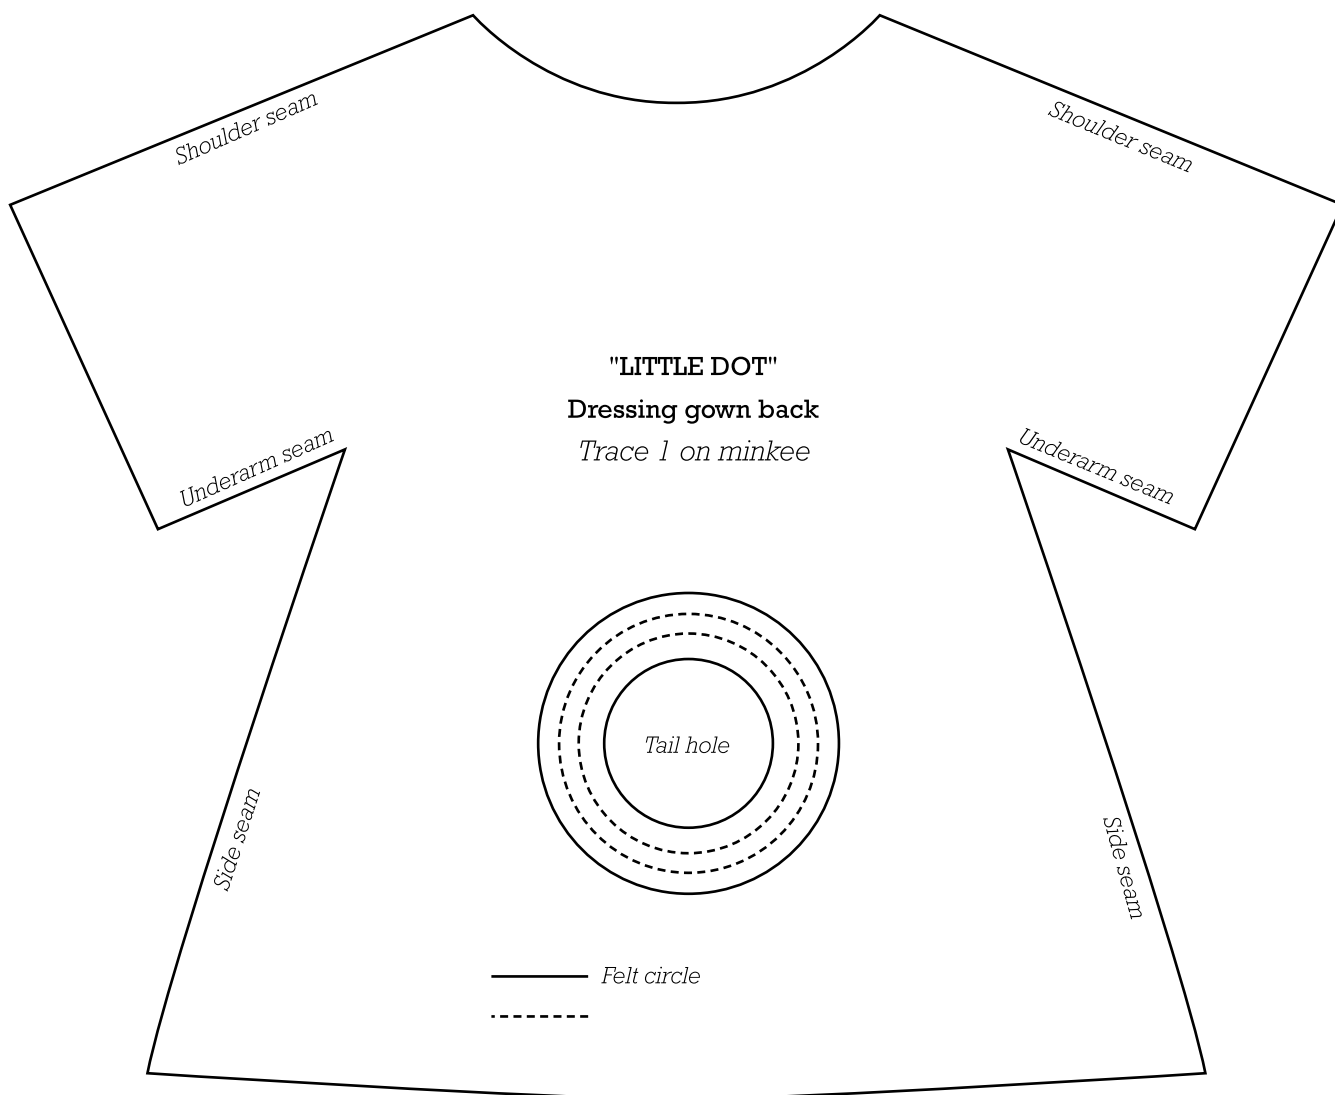

Print your chosen design/templates from the *Homespun* website. Before printing, check the Print dialog box – it is important that in the field next to the words “Page Scaling” you have selected “None” to ensure your design/templates print out at 100%.