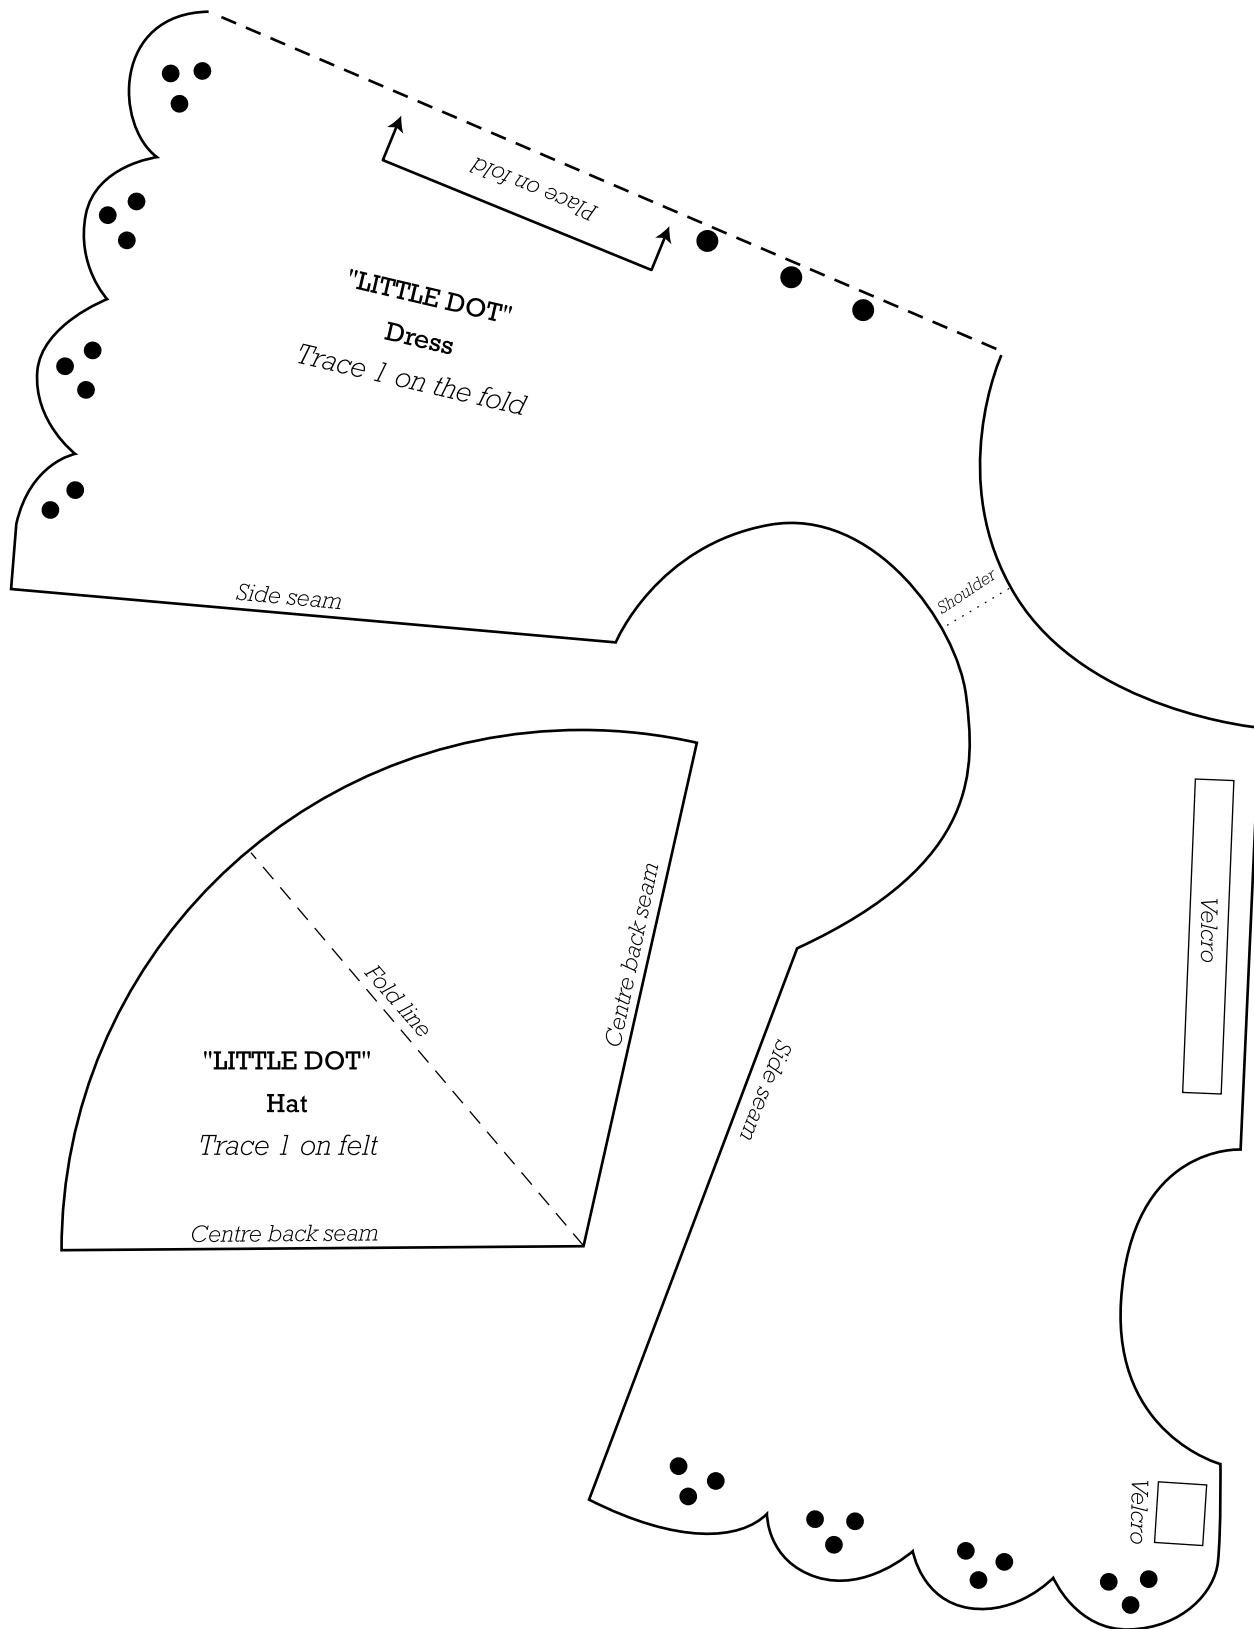

Print your chosen design/templates from the *Homespun* website. Before printing, check the Print dialog box – it is important that in the field next to the words “Page Scaling” you have selected “None” to ensure your design/templates print out at 100%.