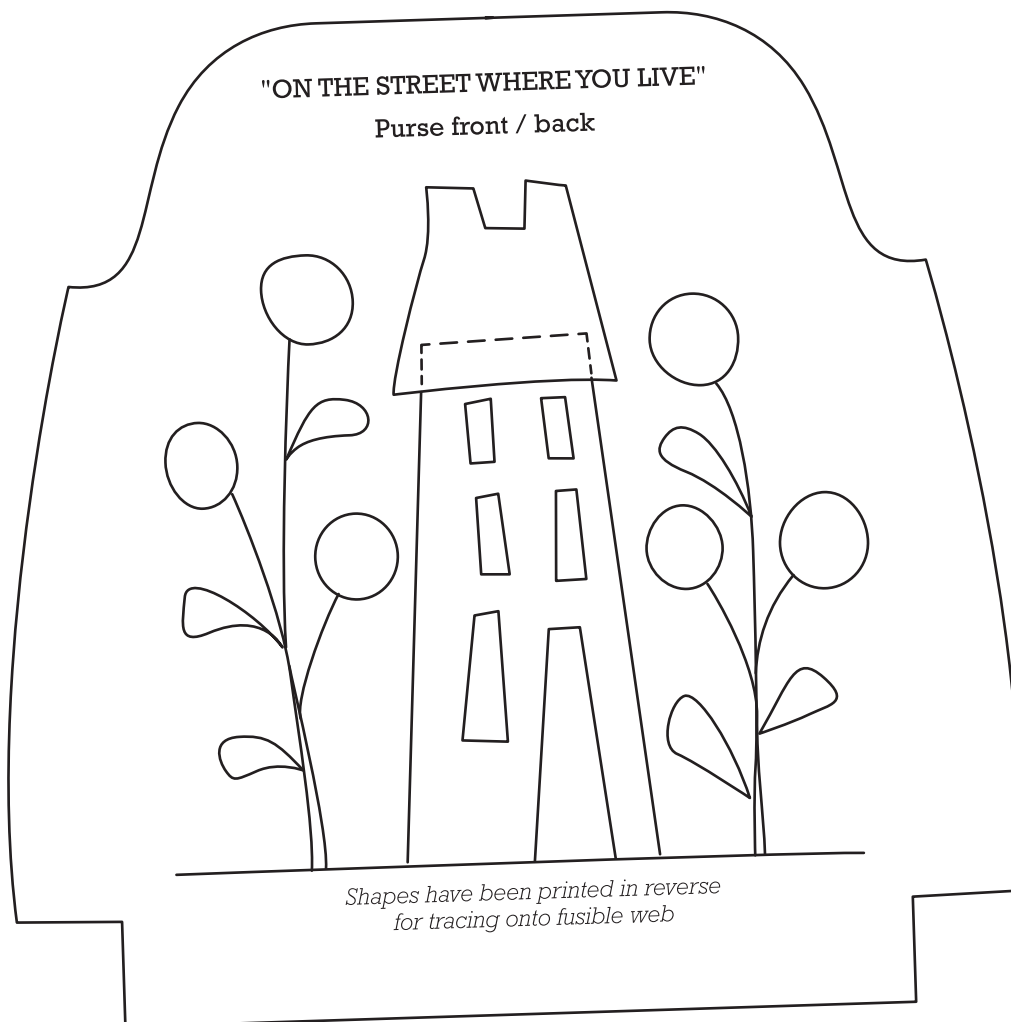

Print your chosen design/templates from the *Homespun* website. Before printing, check the Print dialog box – it is important that in the field next to the words “Page Scaling” you have selected “None” to ensure your design/templates print out at 100%.