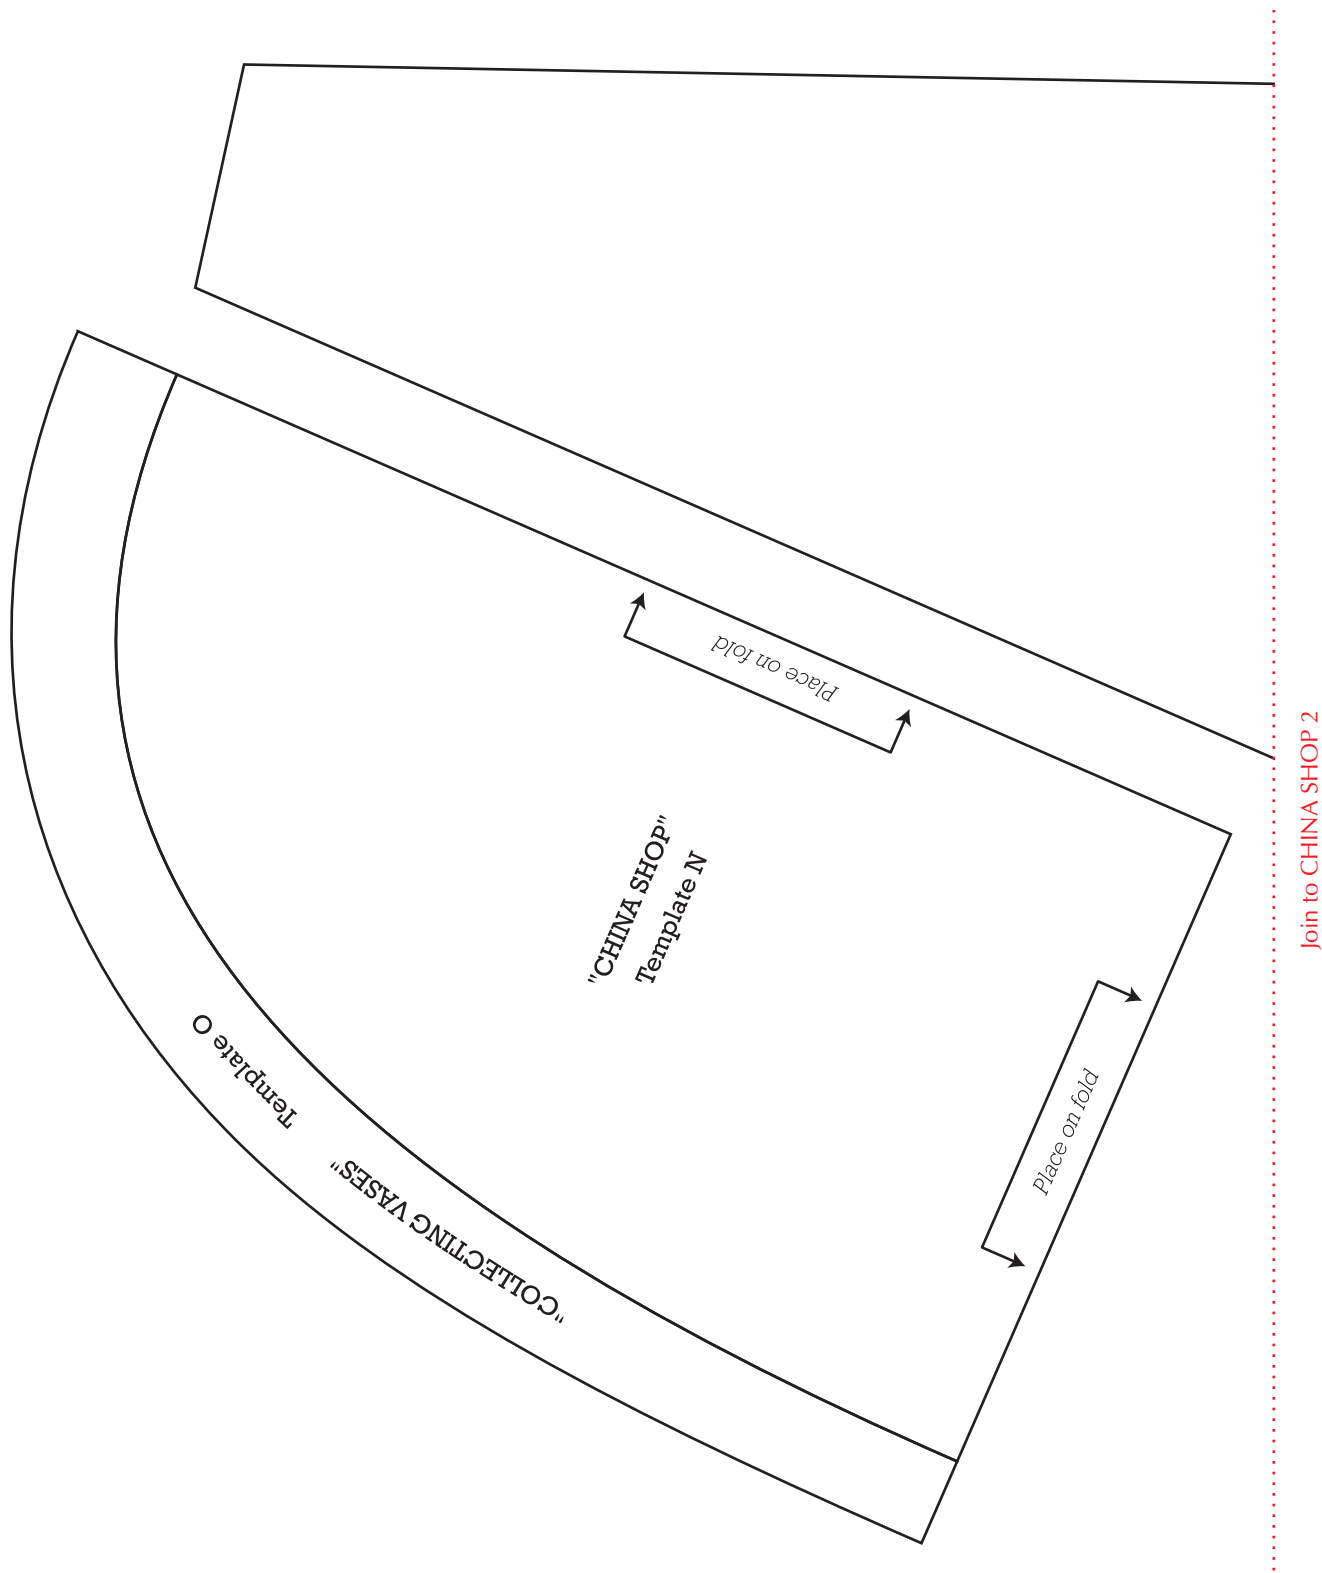

Print your chosen design/templates from the *Homespun* website. Before printing, check the Print dialog box – it is important that in the field next to the words “Page Scaling” you have selected “None” to ensure your design/templates print out at 100%.

"CHINA SHOP"  
Template M