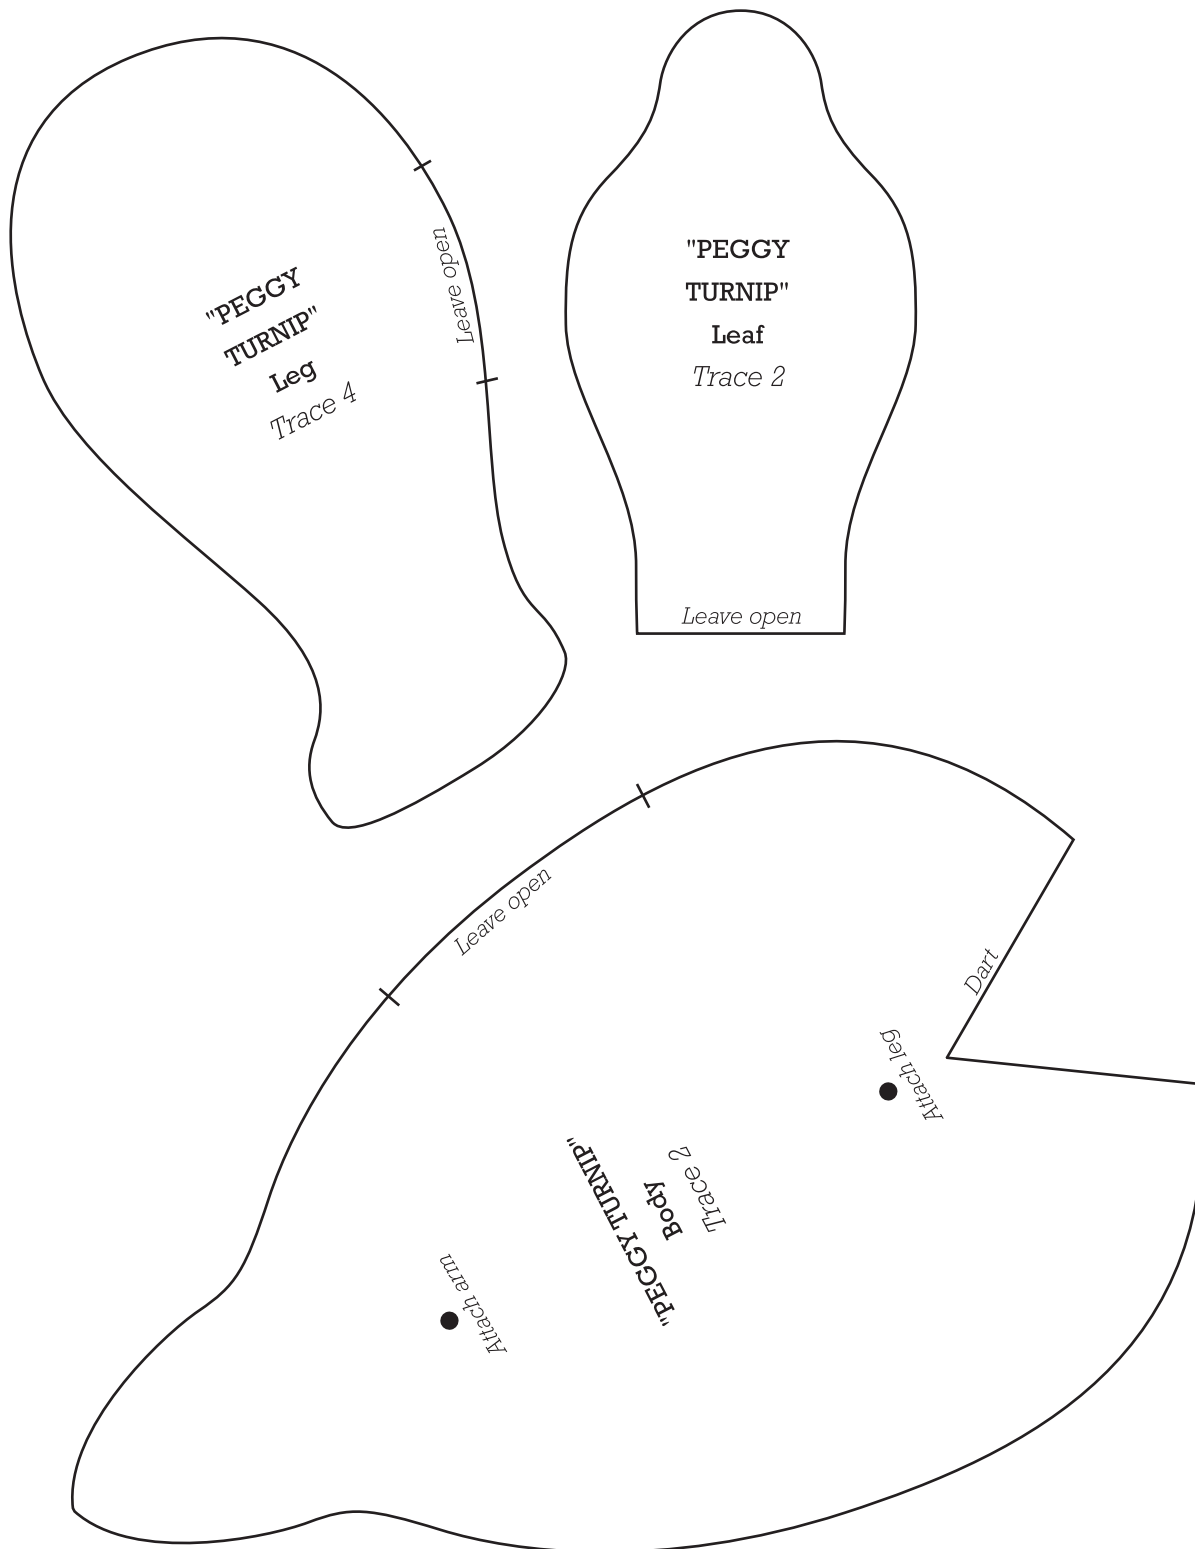

Print your chosen design/templates from the *Homespun* website. Before printing, check the Print dialog box – it is important that in the field next to the words “Page Scaling” you have selected “None” to ensure your design/templates print out at 100%.

PEGGY TURNIP

2