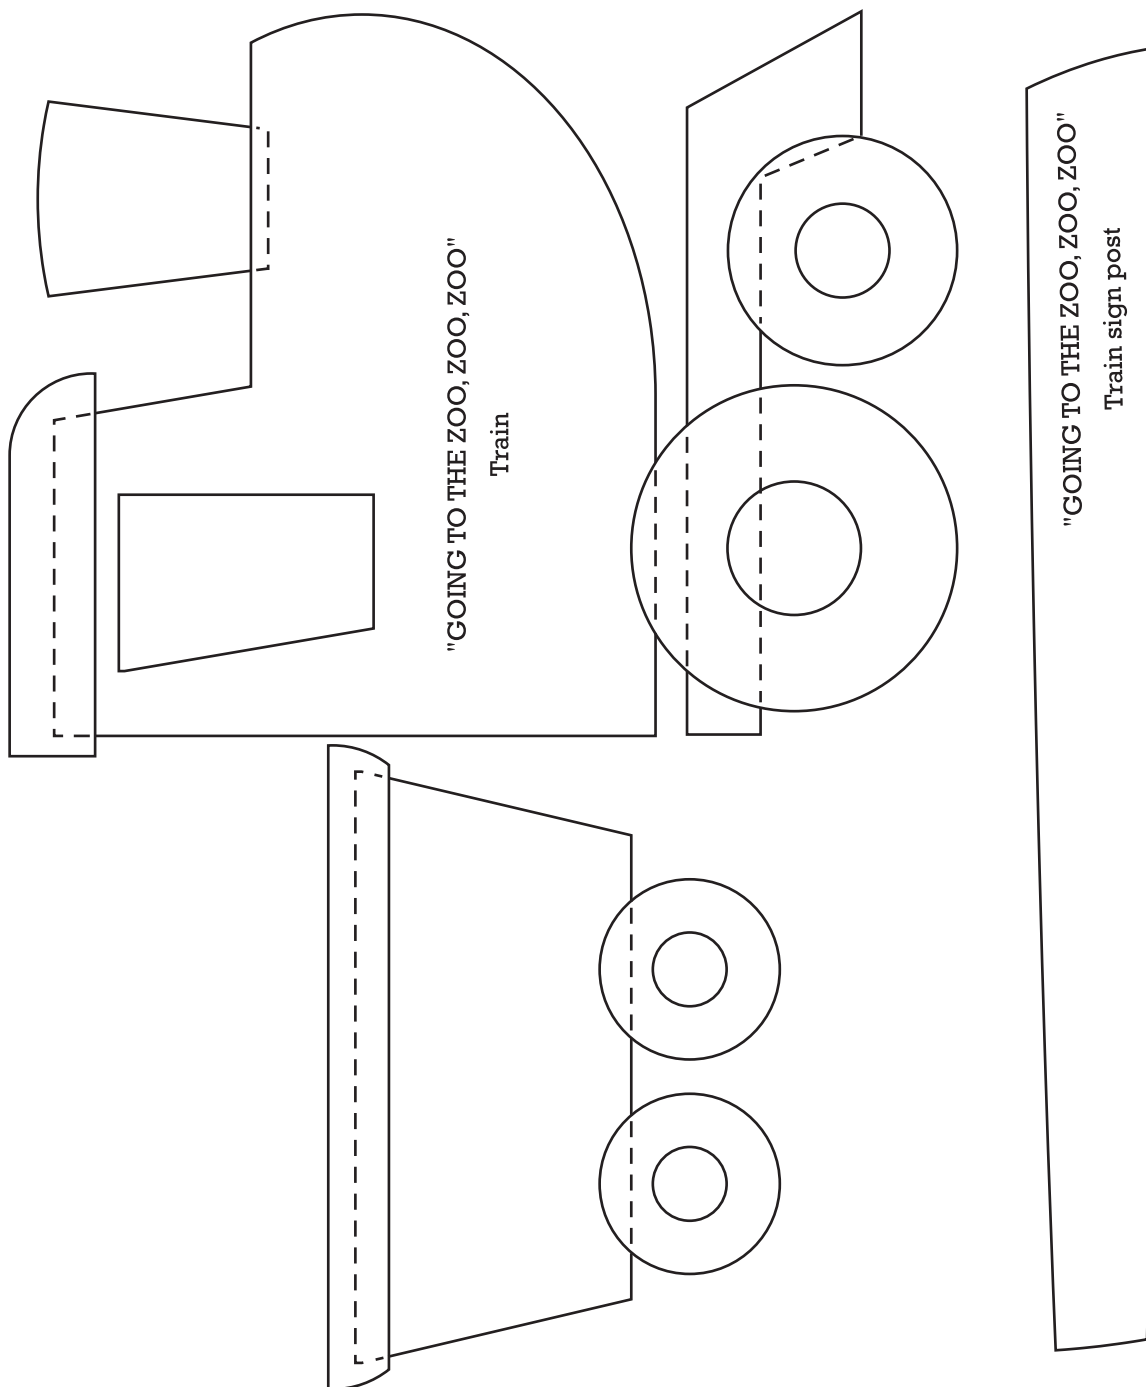

Print your chosen design/templates from the *Homespun* website. Before printing, check the Print dialog box – it is important that in the field next to the words “Page Scaling” you have selected “None” to ensure your design/templates print out at 100%.

"GOING TO THE ZOO, ZOO, ZOO" Train stop sign

"GOING TO THE ZOO, ZOO, ZOO"

"GOING TO THE ZOO, ZOO, ZOO"

Join to GOING TO THE ZOO, ZOO, ZOO 4

Print your chosen design/templates from the *Homespun* website. Before printing, check the Print dialog box – it is important that in the field next to the words “Page Scaling” you have selected “None” to ensure your design/templates print out at 100%.